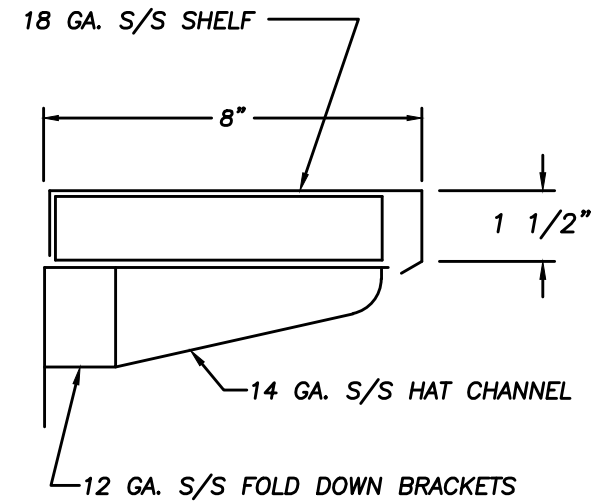

ISOMETRIC VIEW 1"=1'-0"

**NOTES:**

- 18 GA. S/S SHELF
- 12 GA. S/S FOLD DOWN BRACKETS
- 14 GA. S/S HAT CHANNEL

SECTION 3"=1'-0"

AWS 8" WIDE WORK SHELF

955 PATTERSON DRIVE  
 BLOOMSBURG, PA. 17815  
 TELEPHONE: (570) 387-8980 FAX: (570) 387-8982