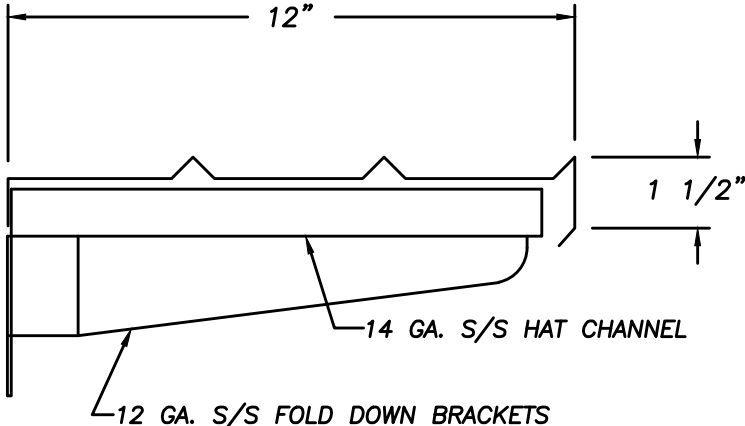

NOTES:

- 16 GA. S/S TRAY SLIDE
- 12 GA. S/S FOLD DOWN BRACKETS
- 14 GA. S/S HAT CHANNEL

ISOMETRIC VIEW 1"=1'-0"

SECTION 3"=1'-0"

ASTS SOLID RIBBED TRAY SLIDE

955 PATTERSON DRIVE
 BLOOMSBURG, PA. 17815
 TELEPHONE: (570) 387-8980 FAX: (570) 387-8982